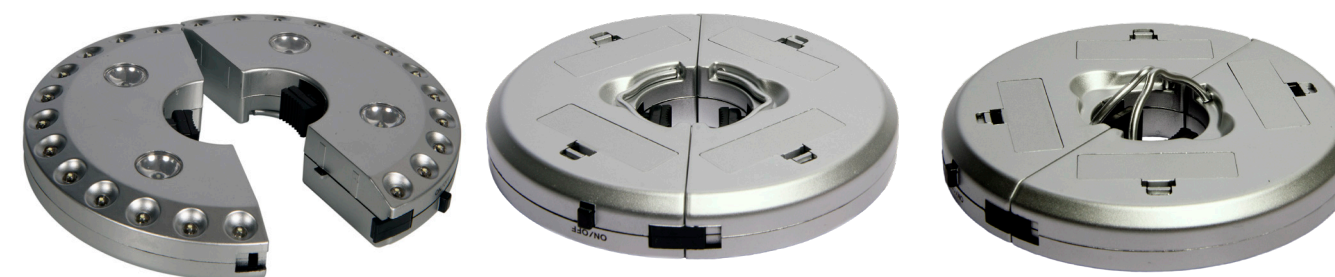

# Central pole light disc

**Light without fire**

## Central pole light disc key features

- Provides evenly distributed light in the Nordic tipi
- Easily mounted and adjusted
- Energy-efficient thanks to LED technology

Our central pole light disc is easily mounted around the central pole. It is held firmly in place by spring-loaded, rubberized grips. The light disc fits the central poles of tent sizes 5, 7 and 9. The 28 LEDs are powered by four ordinary AA batteries.

Diameter: 16 cm. Weight: 160 g excluding batteries.

## Suitable for

Tentipi® single-pole Nordic tipis